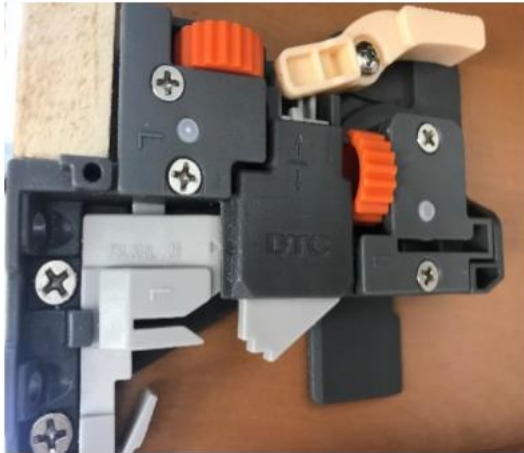

Pull-out recycling bin with 2 compartments, 2 containers separate recycling and waste, Minimum cabinet size -18"

Stainless No Wiggle Pull Out Slide Spice Rack

Undermount Front Locking Device, Metal/plastic, easily adjust the drawers in horizontal and vertical directions

High quality concealed inset kitchen cabinet hinge, with built in soft close mechanism and 3-way adjustable clip on mounting plate

BLUM® Lift Systems, designed for use with free swing hinges, Opens with a light touch to the front