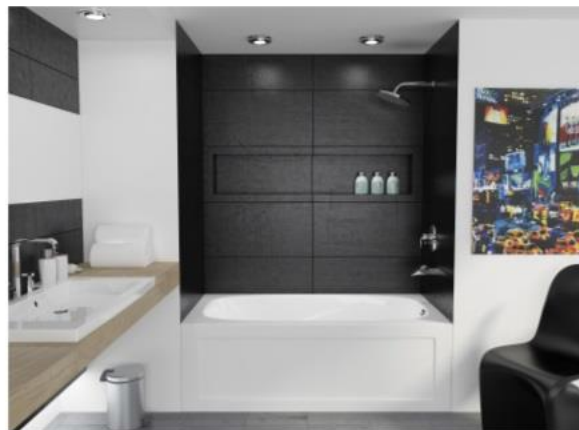

Tucson 2

Categories: [Skirted Baths](#)

DESCRIPTION

66" Skirted Bath
SKU #: TA6634L/R

FEATURES

- Spacious bathing well
- Integral tile flange
- Sloped lumbar support
- Convenient dual armrests
- Above floor rough-in
- Available in left/right configuration
- Removable front access panel on whirlpool models
- Patterned bottom

DIMENSIONS

66" x 34" x 20"

CONFIGURATION DETAILS

SOAKER

TA6634L/R

WHIRLPOOL

TAS6634L/RAW
6 side jets, 2 foot jets

WHIRLPOOL OPTIONS