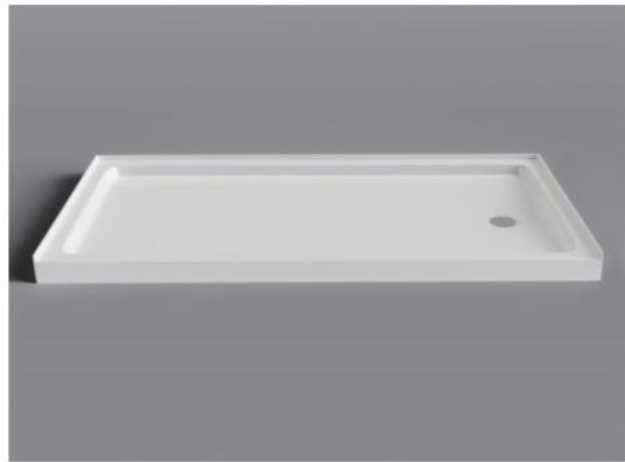

## Strada 6032RA

Categories: [Shower Bases](#)

### DESCRIPTION

SKU #: SB6032RA  
 \*Right End Drain – 3 sided alcove flange  
 \*Drain not included  
 \*Left or Right is determined by plumbing

### FEATURES

- Low 3" threshold for easy entry and exit
- Integral tile flange
- Right end drain
- Patterned bottom

### DIMENSIONS

60" x 32" x 3"